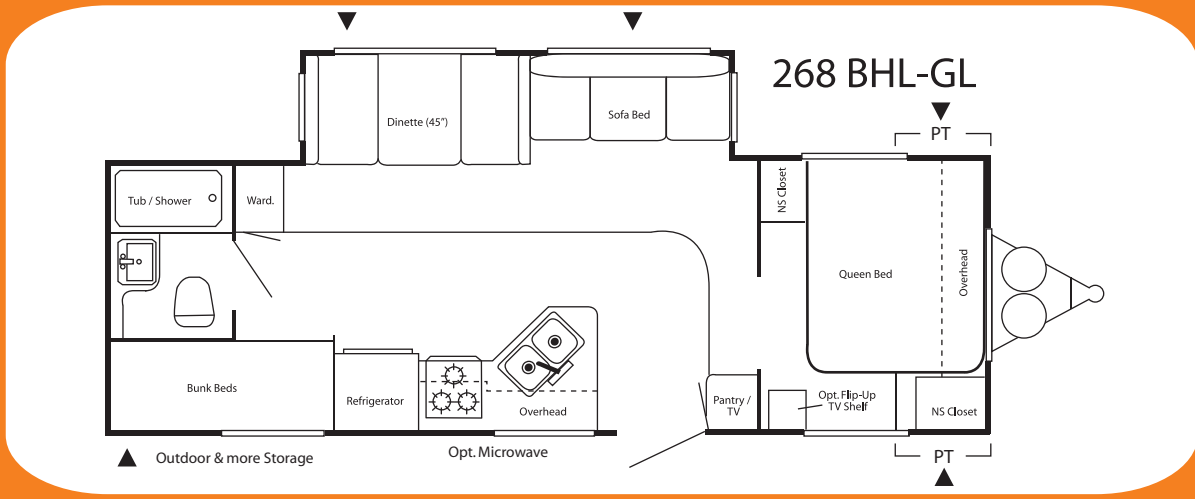

Scenic Route RV Rentals

P.O. Box 360
6295 East IL Hwy. 15
Woodlawn, IL 62898

phone 888.993.8847
fax 618.993.8847

Springdale 268BHL-G Travel Trailer

- Travel Trailer with Slide-Out
- Sleeps 8
- 28' 7" in Length

For the Trip of a Lifetime

Scenic Route RV Rentals

Springdale 268BHL-GL Travel Trailer

- 8' Wide
- 11' High
- 50 Gallon Fresh Water Tank
- 25 Gallon Waste Water Tank
- 60 Gallon Grey Water Tank
- 40 lb. LPG Capacity
- Central Air & Heat
- Television/DVD Player
- Stereo/CD Player
- Bathtub & Shower
- Microwave/3-Burner Range/Refrigerator